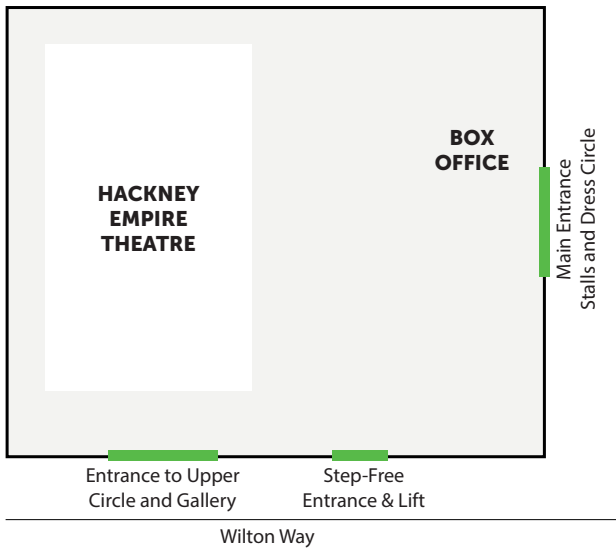

Order 23-EH-7MAJ KEHOE
Mac DeMarco
30/07/23 8:00PM
Dress Circle A 36

ALOS-FOVB

Bird on the Wire Presents in Association with Hackney Empire

Mac DeMarco

Five Easy Hot Dogs Live

Sun 30/07/23 8:00PM

Dress Circle A 36

U14 WITH ADULT

£45.00 / Standard Price A+

Order 23-EH-7MAJ KEHOE

Thank you for booking with Hackney Empire. This is your E-ticket.

You will be asked to show this ticket on entry to the theatre, either printed or on your mobile phone. Please have it open and ready to be scanned.

Which entrance do I need?