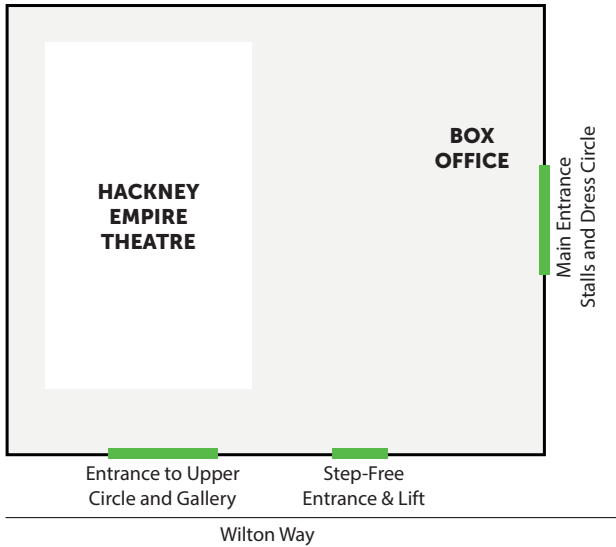

AEXL-OQJM

Bird on the Wire Presents in Association with Hackney Empire

Mac DeMarco

Five Easy Hot Dogs Live

Sun 30/07/23 8:00PM

Dress Circle A 35

U14 WITH ADULT

£45.00 / Standard Price A+

Order 23-EH-7MAJ KEHOE

Order 23-EH-7MAJ KEHOE
Mac DeMarco
30/07/23 8:00PM
Dress Circle A 35

Thank you for booking with Hackney Empire. This is your E-ticket.

You will be asked to show this ticket on entry to the theatre, either printed or on your mobile phone. Please have it open and ready to be scanned.

Which entrance do I need?